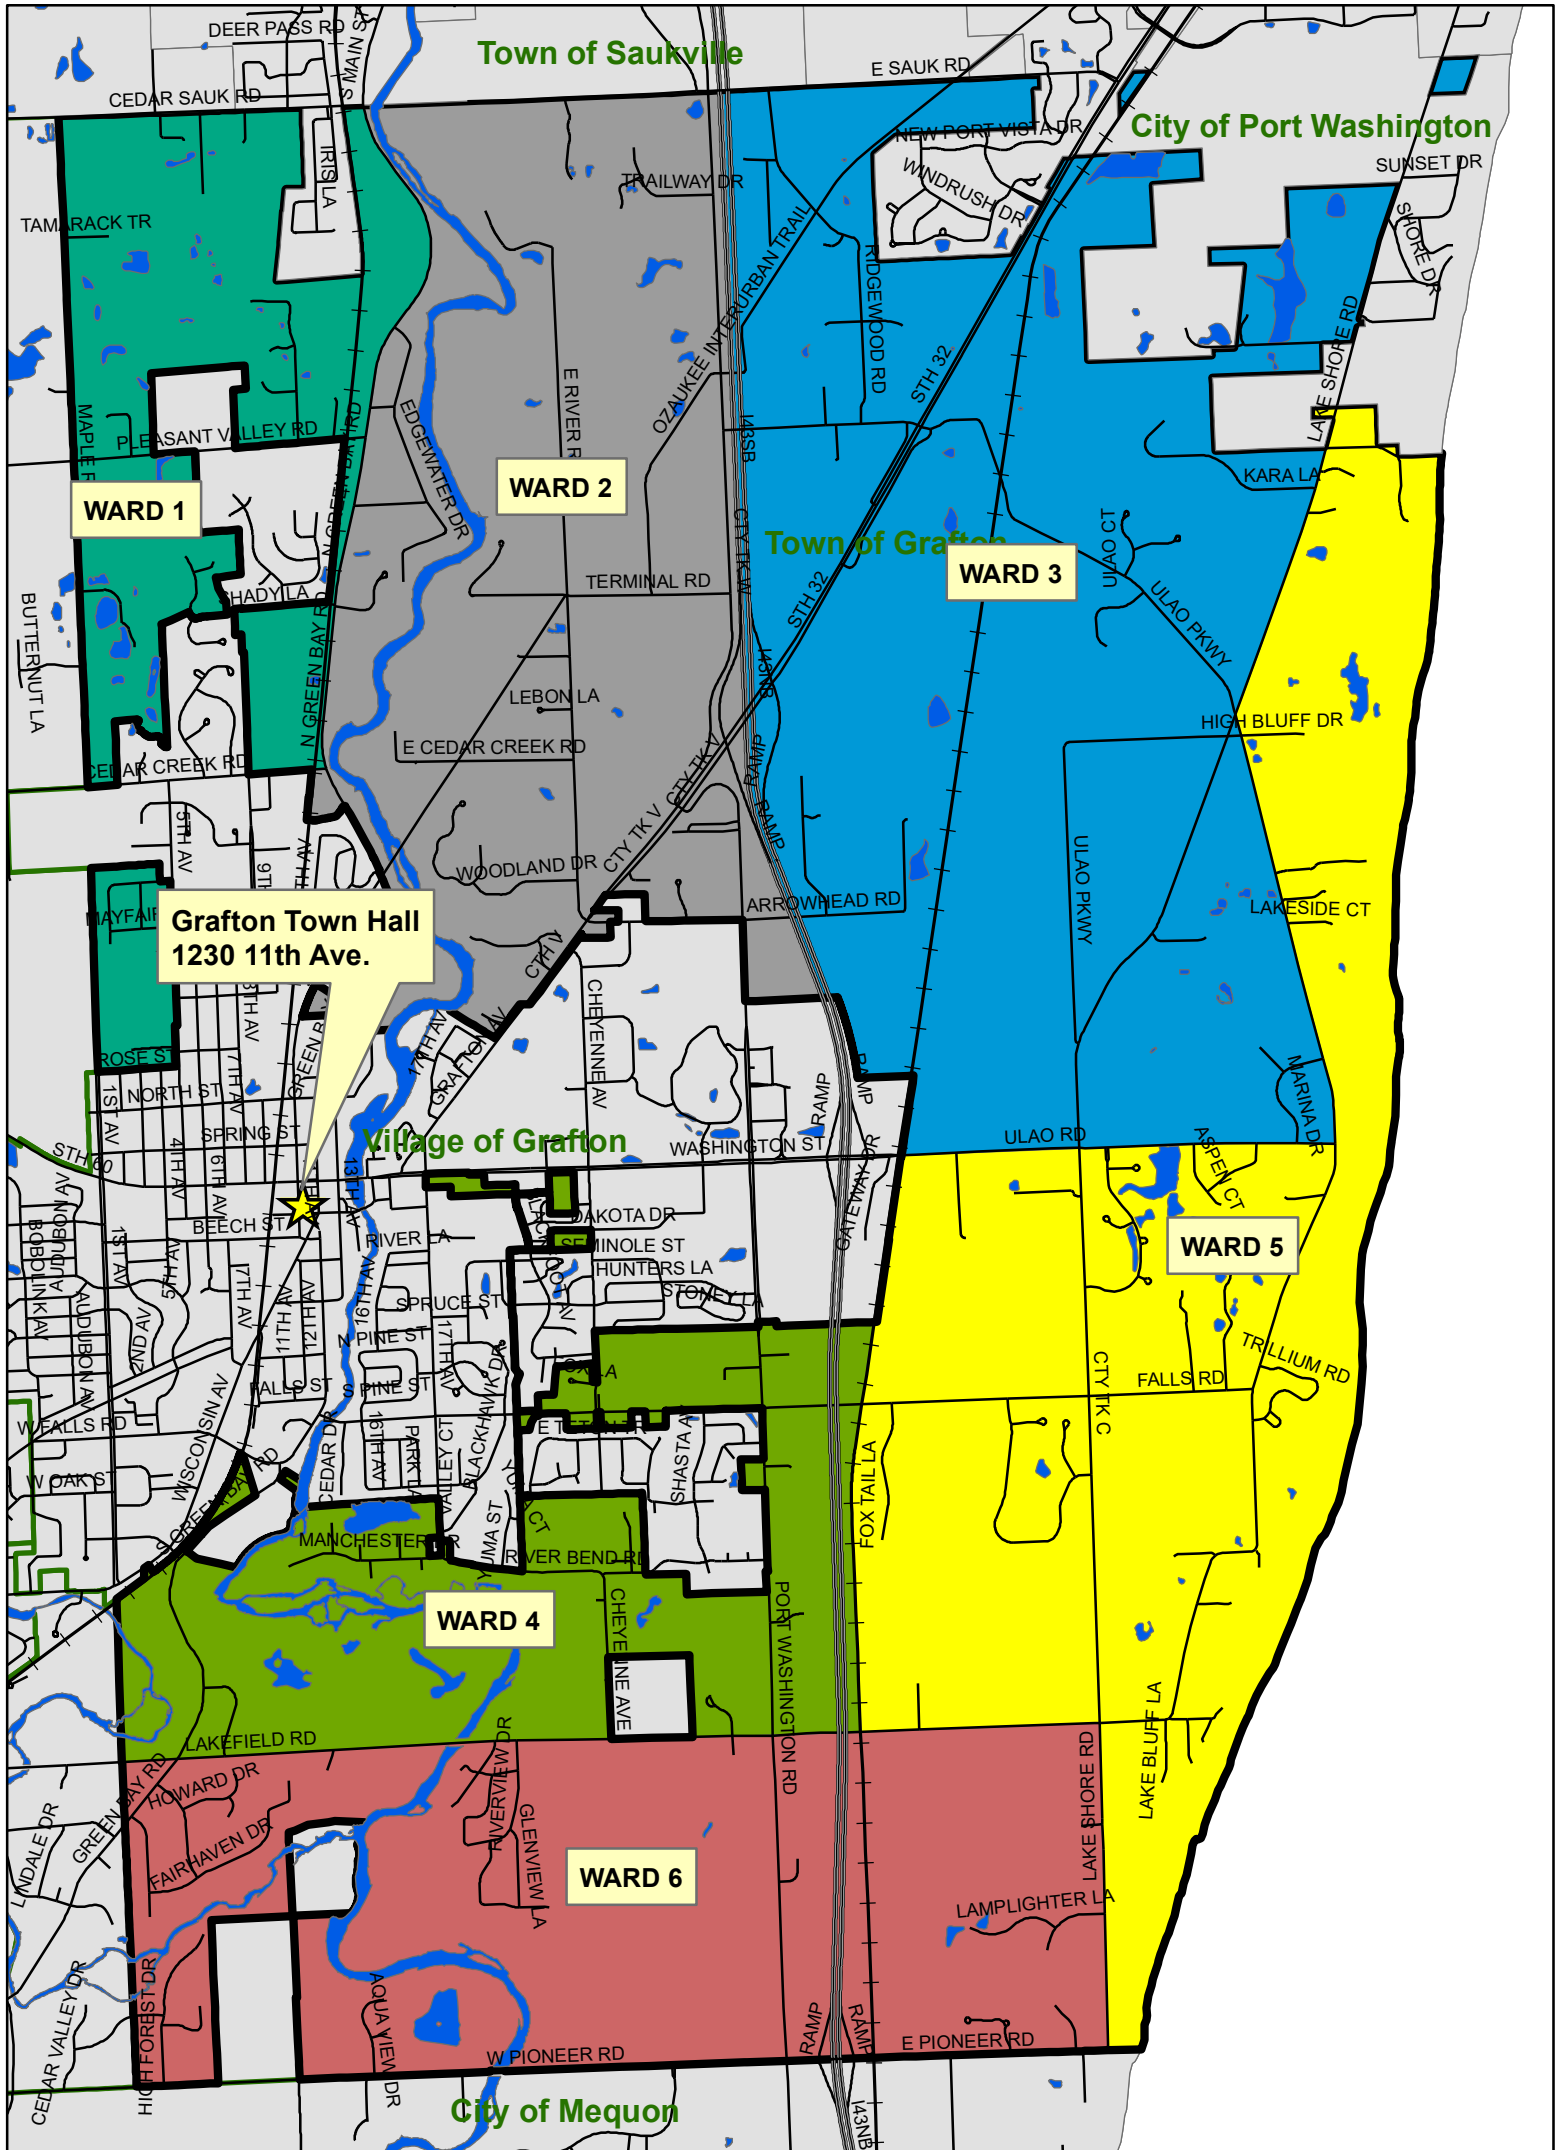

Town of Grafton Ward Map

Wards: 1-6

Legend

 Polling Location

Polling Location:
Grafton Town Hall
1230 11th Ave.